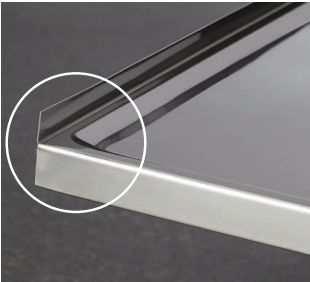

**SPECIAL LAY ON 180 X 60  
WITH SINK OHIO 80 X 42**

Depth: 220 mm

Delivery time and based on minimum quantity (100 pieces)

**BACKSPLASH/**

**BACKSIDE UP**

**DRAINER WITH STRIPES**

**BOTTOM SIDE**

Backside

front side

Reginox stainless steel quality AISI 304 18/10