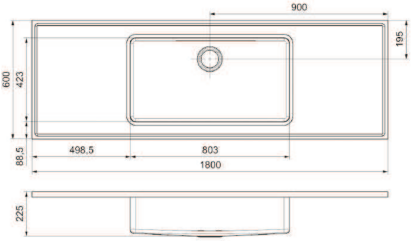

**SPECIAL LAY ON 180 X 60  
WITH SINK OHIO 80 X 42**

Depth: 220 mm

Delivery time and based on minimum quantity (100 pieces)

**BACKSPLASH/**

**BACKSIDE UP**

**DRAINER WITH STRIPES**

**BOTTOM SIDE**

Backside

front side

Reginox stainless steel quality AISI 304 18/10