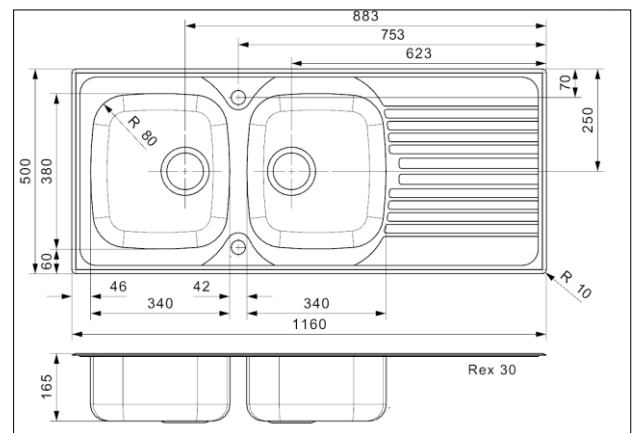

Product Certificate

Dated: 21-09-2018

Model: Rex 30 Gravé – Anti rayures

Product specifications:

- Stainless Steel Quality: AISI 304 18/10
- Material finish: Gravé – Anti rayures
- Material thickness: ± 0.6 mm
- Installation: Inset installation
- Waste and Overflow: KGOKG (double 3.5" outlet plug with overflow and connection)
- Packing: Stacked per 80 pieces on a pallet
- Product warranty: Lifetime Warranty
- Production: Made in Holland / EU