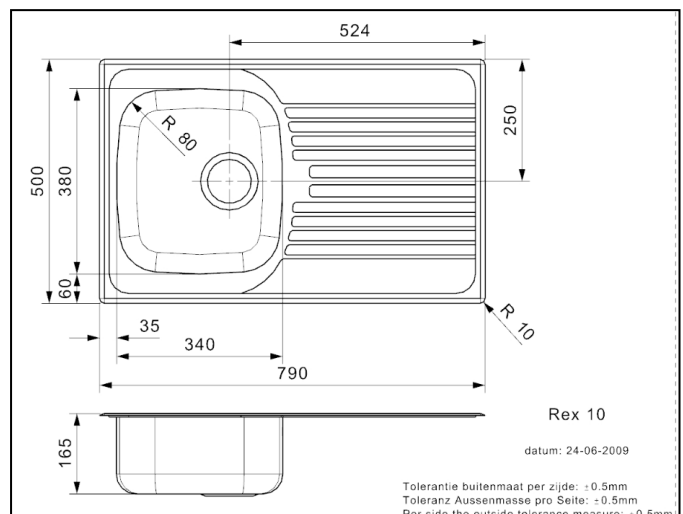

Product Certificate

Dated: 12-01-2018

Model: Rex 10 Gravé – Anti rayures

Product specifications:

- Stainless Steel Quality: AISI 304 18/10
- Material finish: Gravé – Anti rayures
- Material thickness: ± 0.6 mm
- Installation: Inset installation
- Waste and Overflow: OKG (3.5" outlet plug with overflow)
- Packing: In Carboard box or Stacked per 80 pieces on a pallet
- Product warranty: Lifetime Warranty
- Production: Made in Holland / EU