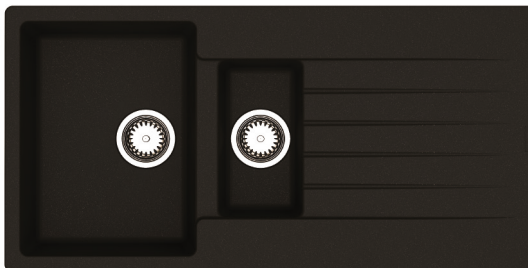

HARLEM 15

Cabinet: 60 cm
Depth: 200 / 140 mm
Sink unit dimension: 330 x 340 / 155 x 300 mm

AVAILABLE COLOURS

Black Silvery

Caffè Silvery

Grey Silvery

Pure White