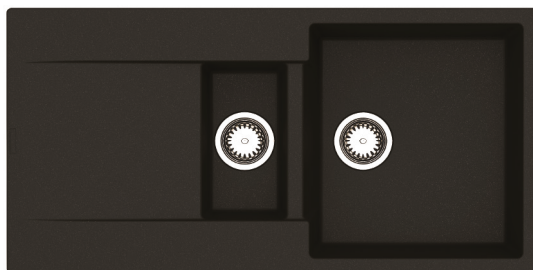

# Regi-granite

Easy on the eye, pleasing to the touch. A material which is an alternative to steel with amazing granite durability, functionality and practicality

## AMSTERDAM 10

Cabinet: 60 cm  
Depth: 200 mm  
Sink unit dimension: 400 x 440 mm

## AMSTERDAM 15

Cabinet: 80 cm  
Depth: 200 / 140 mm  
Sink unit dimension: 400 x 440 / 158 x 300 mm