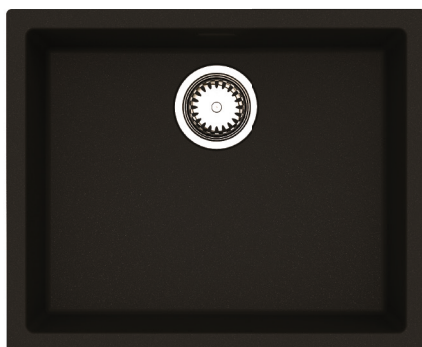

AMSTERDAM 50

Cabinet: 60 cm
Depth: 200 mm
Sink unit dimension: 500 x 400 mm