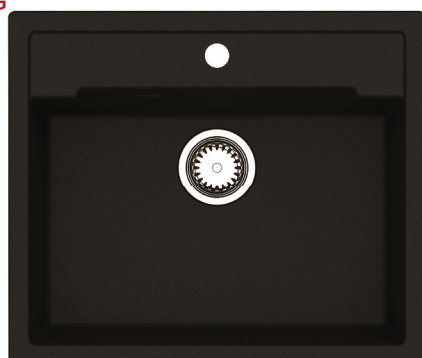

AMSTERDAM 54 TAPWING

Cabinet: 60 cm
Depth: 200 mm
Sink unit dimension: 440 x 303 mm

AVAILABLE COLOURS

Black Silvery

Caffè Silvery

Grey Silvery

Pure White