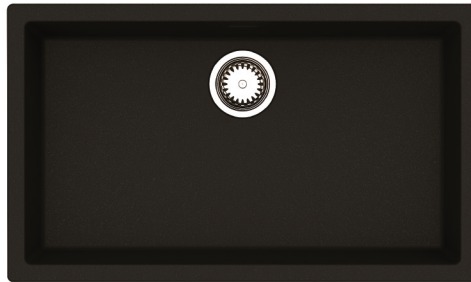

Regi-granite

AMSTERDAM 72

Cabinet: 80 cm
Depth: 200 mm
Sink unit dimension: 720 x 400 mm